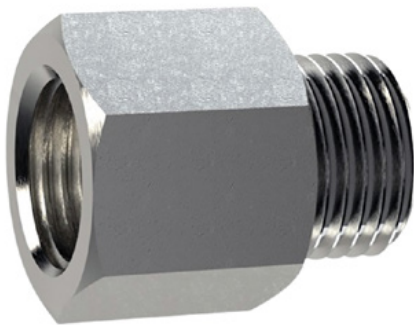

Flexible pencil bollard - blue

Item number:

ELB-P1-B

Height:

1000 mm

Created on 26.12.2024

Description

The absolute eye-catcher in front of schools and kindergartens. The pencil design immediately visualizes that this is an area where children are present. This increases the driver's awareness and improves safety.

Spare parts

Aluminum ground socket

Item number: ELB-PZ1

For attaching flexible traffic bollards.

Height: 100 mm

Diameter: 22 mm

M16 steel ground socket

Item number: ELB-PZ2

For attaching flexible traffic bollards.

Height: 130 mm

Diameter: 28 mm

Ground socket for aluminum bollards

Item number: ELB-PZ3

For attaching flexible traffic bollards.

Height: 70 mm

Diameter: 50 mm

Ground socket for aluminum bollards

Item number: ELB-PZ4

For attaching flexible traffic bollards.

Height: 70 mm

Diameter: 50 mm
