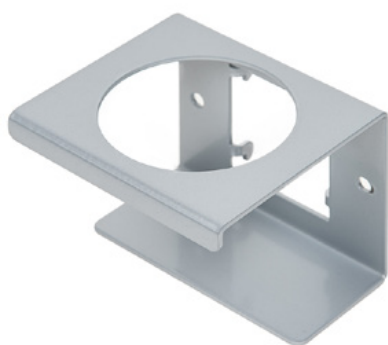

Clean Tower Flexi silver

Item number:
MYL-10001045

Width:
40 cm

Height:
190 cm

Weight:
25 kg

Created on 24.12.2023

Description

The CleanTower Flexi is ideal for all areas where different cleaning accessories are required. Whether in production, assembly, quality control, outgoing goods or other areas of the company. Thanks to its clever modular design, the CleanTower Flexi can be individually adapted and assembled to suit your requirements. The CleanTower Flexi is made of high-quality steel.

The 40 cm round base plate guarantees optimum stability. The CleanTower Flexi has a perforated strip on the side to which the optional accessories for the myLean cleanTower Flexi can be attached.

Includes broom, dustpan and hand brush.

5 holes in the base plate for floor fixings or castors.

Spare parts

Accessories/Extensions

Chute (gray)

Item number: MYL-30001310
suitable for Clean Tower Flexi

Can holder - 1 hole ø 70 mm

Item number: MYL-30001311
suitable for Clean Tower Flexi

Can holder - 2 holes ø 70 mm

Item number: MYL-30001312
suitable for Clean Tower Flexi

Chute (gray)

Item number: MYL-30001414
suitable for Clean Tower Flexi
e.g.: for cleaning cloths

Accessories/Extensions