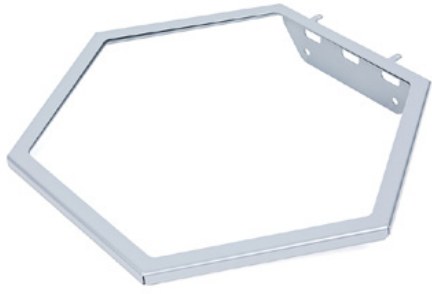

Clean Tower Flexi silver

Item number:
MYL-10001045

Width:
40 cm

Height:
190 cm

Weight:
25 kg

Created on 24.12.2023

Description

The CleanTower Flexi is ideal for all areas where different cleaning accessories are required. Whether in production, assembly, quality control, outgoing goods or other areas of the company. Thanks to its clever modular design, the CleanTower Flexi can be individually adapted and assembled to suit your requirements. The CleanTower Flexi is made of high-quality steel.

5 holes in the base plate for floor fixings or castors.

Spare parts

Accessories/Extensions

Chute (gray)

Item number: MYL-30001310
suitable for Clean Tower Flexi

Can holder - 1 hole ø 70 mm

Item number: MYL-30001311
suitable for Clean Tower Flexi

Pump bottle holder ø 103 mm

Item number: MYL-30001415
suitable for Clean Tower Flexi
Size: 130 x 130 x 87 mm
Hole size diameter: 103 mm

Hook (gray)

Item number: MYL-30001422
suitable for Clean Tower Flexi

Chute (gray)

Item number: MYL-30001440
suitable for Clean Tower Flexi

Can holder - 3 hole ø 70 mm

Item number: MYL-30001442
suitable for Clean Tower Flexi

Garbage bag holder 70 liters

Item number: MYL-30001504
suitable for Clean Tower Flexi