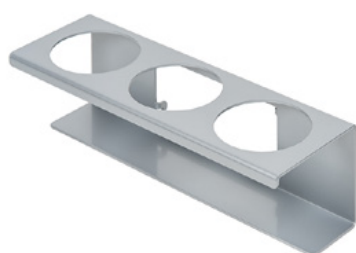

Clean Tower Flexi silver

Item number:
MYL-10001045

Width:
40 cm

Height:
190 cm

Weight:
25 kg

Created on 24.12.2023

Description

The CleanTower Flexi is ideal for all areas where different cleaning accessories are required. Whether in production, assembly, quality control, outgoing goods or other areas of the company. Thanks to its clever modular design, the CleanTower Flexi can be individually adapted and assembled to suit your requirements. The CleanTower Flexi is made of high-quality steel.

Can holder - 2 holes ø 70 mm

Item number: MYL-30001312
suitable for Clean Tower Flexi

Chute (gray)

Item number: MYL-30001414
suitable for Clean Tower Flexi
e.g.: for cleaning cloths

Accessories/Extensions

Pump bottle holder ø 103 mm

Item number: MYL-30001415
suitable for Clean Tower Flexi
Size: 130 x 130 x 87 mm
Hole size diameter: 103 mm

Hook (gray)

Item number: MYL-30001422
suitable for Clean Tower Flexi

Chute (gray)

Item number: MYL-30001440
suitable for Clean Tower Flexi

Can holder - 3 hole ø 70 mm

Item number: MYL-30001442
suitable for Clean Tower Flexi

Garbage bag holder 70 liters

Item number: MYL-30001504
suitable for Clean Tower Flexi