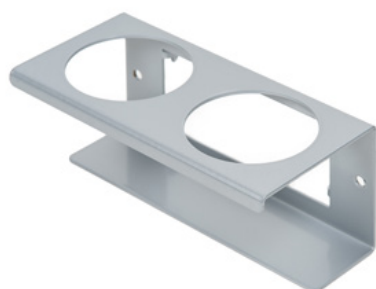

Clean Tower Flexi silver

Item number:
MYL-10001045

Width:
40 cm

Height:
190 cm

Weight:
25 kg

Created on 24.12.2023

Description

The CleanTower Flexi is ideal for all areas where different cleaning accessories are required. Whether in production, assembly, quality control, outgoing goods or other areas of the company. Thanks to its clever modular design, the CleanTower Flexi can be individually adapted and assembled to suit your requirements. The CleanTower Flexi is made of high-quality steel.

The 40 cm round base plate guarantees optimum stability. The CleanTower Flexi has a perforated strip on the side to which the optional accessories for the myLean cleanTower Flexi can be attached.

Includes broom, dustpan and hand brush.

5 holes in the base plate for floor fixings or castors.

Spare parts

Accessories/Extensions

Chute (gray)

Item number: MYL-30001310
suitable for Clean Tower Flexi

Can holder - 1 hole ø 70 mm

Item number: MYL-30001311
suitable for Clean Tower Flexi

Can holder - 2 holes ø 70 mm

Item number: MYL-30001312
suitable for Clean Tower Flexi

Chute (gray)

Item number: MYL-30001414
suitable for Clean Tower Flexi
e.g.: for cleaning cloths

Accessories/Extensions