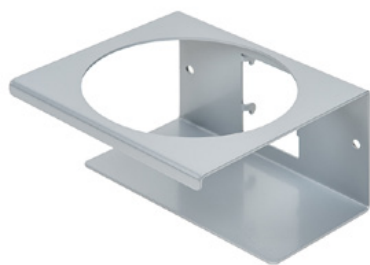

Clean Tower Flexi silver

Item number:
MYL-10001045

Width:
40 cm

Height:
190 cm

Weight:
25 kg

Created on 24.12.2023

Description

The CleanTower Flexi is ideal for all areas where different cleaning accessories are required. Whether in production, assembly, quality control, outgoing goods or other areas of the company. Thanks to its clever modular design, the CleanTower Flexi can be individually adapted and assembled to suit your requirements. The CleanTower Flexi is made of high-quality steel.

5 holes in the base plate for floor fixings or castors.

Spare parts

Accessories/Extensions

Chute (gray)

Item number: MYL-30001310
suitable for Clean Tower Flexi

Can holder - 1 hole ø 70 mm

Item number: MYL-30001311
suitable for Clean Tower Flexi

Can holder - 2 holes ø 70 mm

Item number: MYL-30001312
suitable for Clean Tower Flexi

Chute (gray)

Item number: MYL-30001414
suitable for Clean Tower Flexi
e.g.: for cleaning cloths

Accessories/Extensions

Pump bottle holder ø 103 mm

Item number: MYL-30001415
suitable for Clean Tower Flexi
Size: 130 x 130 x 87 mm
Hole size diameter: 103 mm

Hook (gray)

Item number: MYL-30001422
suitable for Clean Tower Flexi