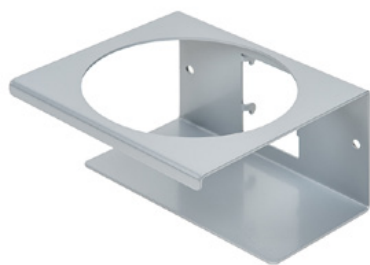

Clean Tower Flexi yellow

Item number:
MYL-10001044

Width:
40 cm

Height:
190 cm

Weight:
25 kg

Created on 24.12.2023

Description

The CleanTower Flexi is ideal for all areas where different cleaning accessories are required. Whether in production, assembly, quality control, outgoing goods or other areas of the company. Thanks to its clever modular design, the CleanTower Flexi can be individually adapted and assembled to suit your requirements. The CleanTower Flexi is made of high-quality steel.

5 holes in the base plate for floor fixings or castors.

Spare parts

Accessories/Extensions

Chute (gray)

Item number: MYL-30001310
suitable for Clean Tower Flexi

Can holder - 1 hole ø 70 mm

Item number: MYL-30001311
suitable for Clean Tower Flexi

Can holder - 2 holes ø 70 mm

Item number: MYL-30001312
suitable for Clean Tower Flexi

Chute (gray)

Item number: MYL-30001414
suitable for Clean Tower Flexi
e.g.: for cleaning cloths

Accessories/Extensions

Pump bottle holder ø 103 mm

Item number: MYL-30001415
suitable for Clean Tower Flexi
Size: 130 x 130 x 87 mm
Hole size diameter: 103 mm

Hook (gray)

Item number: MYL-30001422
suitable for Clean Tower Flexi