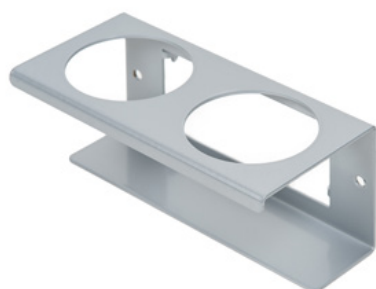

Clean Tower Flexi yellow

Item number:
MYL-10001044

Width:
40 cm

Height:
190 cm

Weight:
25 kg

Created on 24.12.2023

Description

The CleanTower Flexi is ideal for all areas where different cleaning accessories are required. Whether in production, assembly, quality control, outgoing goods or other areas of the company. Thanks to its clever modular design, the CleanTower Flexi can be individually adapted and assembled to suit your requirements. The CleanTower Flexi is made of high-quality steel.

The 40 cm round base plate guarantees optimum stability. The CleanTower Flexi has a perforated strip on the side to which the optional accessories for the myLean cleanTower Flexi can be attached.

Includes broom, dustpan and hand brush.

5 holes in the base plate for floor fixings or castors.

Spare parts

Accessories/Extensions

Chute (gray)

Item number: MYL-30001310
suitable for Clean Tower Flexi

Can holder - 1 hole ø 70 mm

Item number: MYL-30001311
suitable for Clean Tower Flexi

Can holder - 2 holes ø 70 mm

Item number: MYL-30001312
suitable for Clean Tower Flexi

Chute (gray)

Item number: MYL-30001414
suitable for Clean Tower Flexi
e.g.: for cleaning cloths

Accessories/Extensions