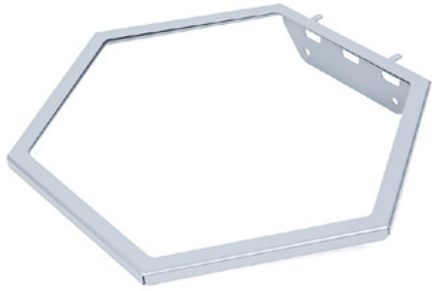

Clean Tower Flexi yellow

Item number:
MYL-10001044

Width:
40 cm

Height:
190 cm

Weight:
25 kg

Created on 24.12.2023

Description

The CleanTower Flexi is ideal for all areas where different cleaning accessories are required. Whether in production, assembly, quality control, outgoing goods or other areas of the company. Thanks to its clever modular design, the CleanTower Flexi can be individually adapted and assembled to suit your requirements. The CleanTower Flexi is made of high-quality steel.

5 holes in the base plate for floor fixings or castors.

Spare parts

Accessories/Extensions

Chute (gray)

Item number: MYL-30001310
suitable for Clean Tower Flexi

Can holder - 1 hole ø 70 mm

Item number: MYL-30001311
suitable for Clean Tower Flexi

Pump bottle holder ø 103 mm

Item number: MYL-30001415
suitable for Clean Tower Flexi
Size: 130 x 130 x 87 mm
Hole size diameter: 103 mm

Hook (gray)

Item number: MYL-30001422
suitable for Clean Tower Flexi

Chute (gray)

Item number: MYL-30001440
suitable for Clean Tower Flexi

Can holder - 3 hole ø 70 mm

Item number: MYL-30001442
suitable for Clean Tower Flexi

Garbage bag holder 70 liters

Item number: MYL-30001504
suitable for Clean Tower Flexi