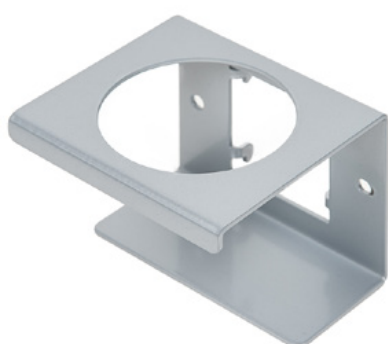

Clean Tower Flexi yellow

Item number:
MYL-10001044

Width:
40 cm

Height:
190 cm

Weight:
25 kg

Created on 24.12.2023

Description

The CleanTower Flexi is ideal for all areas where different cleaning accessories are required. Whether in production, assembly, quality control, outgoing goods or other areas of the company. Thanks to its clever modular design, the CleanTower Flexi can be individually adapted and assembled to suit your requirements. The CleanTower Flexi is made of high-quality steel.

The 40 cm round base plate guarantees optimum stability. The CleanTower Flexi has a perforated strip on the side to which the optional accessories for the myLean cleanTower Flexi can be attached.

Includes broom, dustpan and hand brush.

5 holes in the base plate for floor fixings or castors.

Spare parts

Accessories/Extensions

Chute (gray)

Item number: MYL-30001310
suitable for Clean Tower Flexi

Can holder - 1 hole ø 70 mm

Item number: MYL-30001311
suitable for Clean Tower Flexi

Can holder - 2 holes ø 70 mm

Item number: MYL-30001312
suitable for Clean Tower Flexi

Chute (gray)

Item number: MYL-30001414
suitable for Clean Tower Flexi
e.g.: for cleaning cloths

Accessories/Extensions