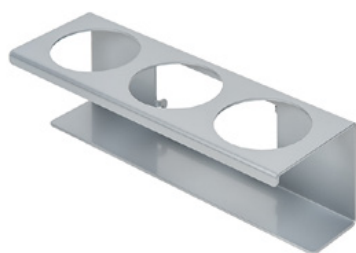

Clean Tower Flexi yellow

Item number:
MYL-10001044

Width:
40 cm

Height:
190 cm

Weight:
25 kg

Created on 24.12.2023

Description

The CleanTower Flexi is ideal for all areas where different cleaning accessories are required. Whether in production, assembly, quality control, outgoing goods or other areas of the company. Thanks to its clever modular design, the CleanTower Flexi can be individually adapted and assembled to suit your requirements. The CleanTower Flexi is made of high-quality steel.

Can holder - 2 holes ø 70 mm

Item number: MYL-30001312
suitable for Clean Tower Flexi

Chute (gray)

Item number: MYL-30001414
suitable for Clean Tower Flexi
e.g.: for cleaning cloths

Accessories/Extensions

Pump bottle holder ø 103 mm

Item number: MYL-30001415
suitable for Clean Tower Flexi
Size: 130 x 130 x 87 mm
Hole size diameter: 103 mm

Hook (gray)

Item number: MYL-30001422
suitable for Clean Tower Flexi

Chute (gray)

Item number: MYL-30001440
suitable for Clean Tower Flexi

Can holder - 3 hole ø 70 mm

Item number: MYL-30001442
suitable for Clean Tower Flexi

Garbage bag holder 70 liters

Item number: MYL-30001504
suitable for Clean Tower Flexi