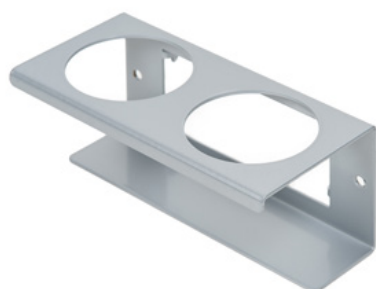

## Description

The CleanTower Flexi is ideal for all areas where different cleaning accessories are required. Whether in production, assembly, quality control, outgoing goods or other areas of the company. Thanks to its clever modular design, the CleanTower Flexi can be individually adapted and assembled to suit your requirements. The CleanTower Flexi is made of high-quality steel.

## Chute (gray)

Item number: MYL-30001310  
suitable for Clean Tower Flexi

---

## Can holder - 1 hole ø 70 mm

Item number: MYL-30001311  
suitable for Clean Tower Flexi

---

## Can holder - 2 holes ø 70 mm

Item number: MYL-30001312  
suitable for Clean Tower Flexi

---