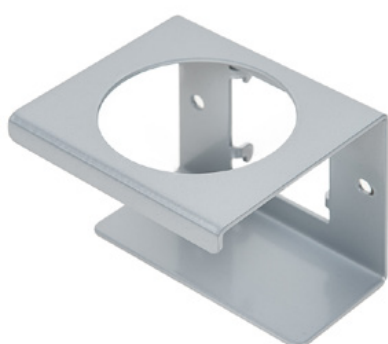

Can holder - 1 hole ø 70 mm

Item number: MYL-30001311
suitable for Clean Tower Flexi