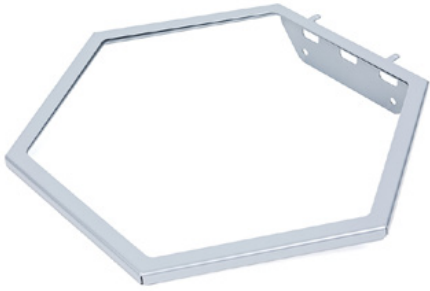

Garbage bag holder 70 liters

Item number: MYL-30001504
suitable for Clean Tower Flexi