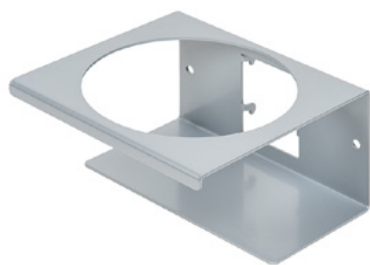

Accessories/Extensions

Pump bottle holder ø 103 mm

Item number: MYL-30001415
suitable for Clean Tower Flexi
Size: 130 x 130 x 87 mm
Hole size diameter: 103 mm