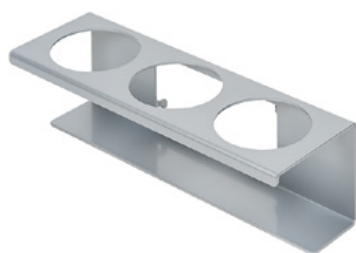

Can holder - 3 hole ø 70 mm

Item number: MYL-30001442
suitable for Clean Tower Flexi