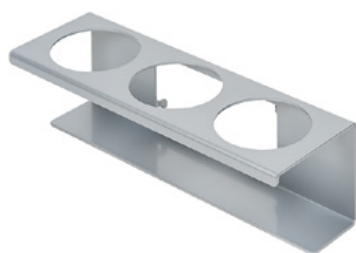

Clean Tower Flexi yellow

Item number:
MYL-10001046

Width:
40 cm

Height:
190 cm

Weight:
25 kg

Created on 24.12.2023

Description

The CleanTower Flexi is ideal for all areas where different cleaning accessories are required. Whether in production, assembly, quality control, outgoing goods or other areas of the company. Thanks to its clever modular design, the CleanTower Flexi can be individually adapted and assembled to suit your requirements. The CleanTower Flexi is made of high-quality steel.

Can holder - 2 holes ø 70 mm

Item number: MYL-30001312
suitable for Clean Tower Flexi

Chute (gray)

Item number: MYL-30001414
suitable for Clean Tower Flexi
e.g.: for cleaning cloths

Accessories/Extensions

Pump bottle holder ø 103 mm

Item number: MYL-30001415
suitable for Clean Tower Flexi
Size: 130 x 130 x 87 mm
Hole size diameter: 103 mm

Hook (gray)

Item number: MYL-30001422
suitable for Clean Tower Flexi

Chute (gray)

Item number: MYL-30001440
suitable for Clean Tower Flexi

Can holder - 3 hole ø 70 mm

Item number: MYL-30001442
suitable for Clean Tower Flexi

Garbage bag holder 70 liters

Item number: MYL-30001504
suitable for Clean Tower Flexi