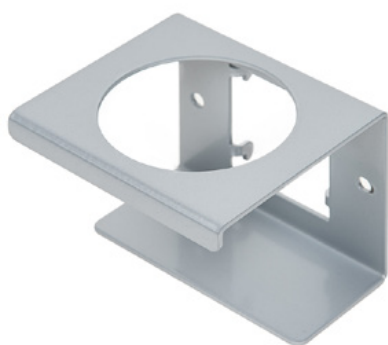

Clean Tower Flexi yellow

Item number:
MYL-10001046

Width:
40 cm

Height:
190 cm

Weight:
25 kg

Created on 24.12.2023

Description

The CleanTower Flexi is ideal for all areas where different cleaning accessories are required. Whether in production, assembly, quality control, outgoing goods or other areas of the company. Thanks to its clever modular design, the CleanTower Flexi can be individually adapted and assembled to suit your requirements. The CleanTower Flexi is made of high-quality steel.

The 40 cm round base plate guarantees optimum stability. The CleanTower Flexi has a perforated strip on the side to which the optional accessories for the myLean cleanTower Flexi can be attached.

Includes broom, dustpan and hand brush.

5 holes in the base plate for floor fixings or castors.

Spare parts

Accessories/Extensions

Chute (gray)

Item number: MYL-30001310
suitable for Clean Tower Flexi

Can holder - 1 hole ø 70 mm

Item number: MYL-30001311
suitable for Clean Tower Flexi

Can holder - 2 holes ø 70 mm

Item number: MYL-30001312
suitable for Clean Tower Flexi

Chute (gray)

Item number: MYL-30001414
suitable for Clean Tower Flexi
e.g.: for cleaning cloths

Accessories/Extensions