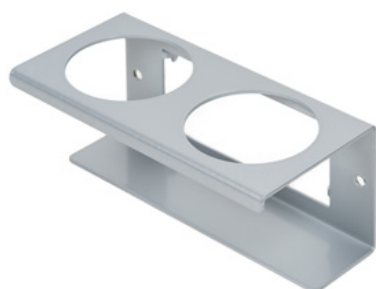

Clean Tower Flexi yellow

Item number:
MYL-10001046

Width:
40 cm

Height:
190 cm

Weight:
25 kg

Created on 24.12.2023

Description

The CleanTower Flexi is ideal for all areas where different cleaning accessories are required. Whether in production, assembly, quality control, outgoing goods or other areas of the company. Thanks to its clever modular design, the CleanTower Flexi can be individually adapted and assembled to suit your requirements. The CleanTower Flexi is made of high-quality steel.

The 40 cm round base plate guarantees optimum stability. The CleanTower Flexi has a perforated strip on the side to which the optional accessories for the myLean cleanTower Flexi can be attached.

Includes broom, dustpan and hand brush.

5 holes in the base plate for floor fixings or castors.

Spare parts

Accessories/Extensions

Chute (gray)

Item number: MYL-30001310
suitable for Clean Tower Flexi

Can holder - 1 hole ø 70 mm

Item number: MYL-30001311
suitable for Clean Tower Flexi

Can holder - 2 holes ø 70 mm

Item number: MYL-30001312
suitable for Clean Tower Flexi

Chute (gray)

Item number: MYL-30001414
suitable for Clean Tower Flexi
e.g.: for cleaning cloths

Accessories/Extensions