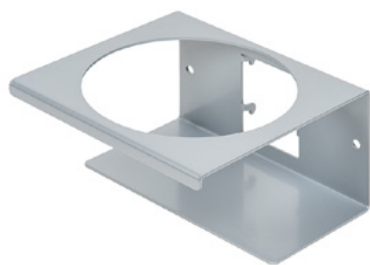

Clean Tower Flexi yellow

Item number:
MYL-10001046

Width:
40 cm

Height:
190 cm

Weight:
25 kg

Created on 24.12.2023

Description

The CleanTower Flexi is ideal for all areas where different cleaning accessories are required. Whether in production, assembly, quality control, outgoing goods or other areas of the company. Thanks to its clever modular design, the CleanTower Flexi can be individually adapted and assembled to suit your requirements. The CleanTower Flexi is made of high-quality steel.

5 holes in the base plate for floor fixings or castors.

Spare parts

Accessories/Extensions

Chute (gray)

Item number: MYL-30001310
suitable for Clean Tower Flexi

Can holder - 1 hole ø 70 mm

Item number: MYL-30001311
suitable for Clean Tower Flexi

Can holder - 2 holes ø 70 mm

Item number: MYL-30001312
suitable for Clean Tower Flexi

Chute (gray)

Item number: MYL-30001414
suitable for Clean Tower Flexi
e.g.: for cleaning cloths

Accessories/Extensions

Pump bottle holder ø 103 mm

Item number: MYL-30001415
suitable for Clean Tower Flexi
Size: 130 x 130 x 87 mm
Hole size diameter: 103 mm

Hook (gray)

Item number: MYL-30001422
suitable for Clean Tower Flexi