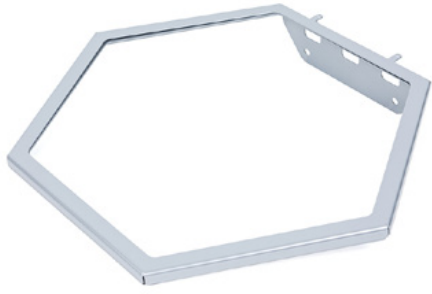

Clean Tower Flexi yellow

Item number:
MYL-10001046

Width:
40 cm

Height:
190 cm

Weight:
25 kg

Created on 24.12.2023

Description

The CleanTower Flexi is ideal for all areas where different cleaning accessories are required. Whether in production, assembly, quality control, outgoing goods or other areas of the company. Thanks to its clever modular design, the CleanTower Flexi can be individually adapted and assembled to suit your requirements. The CleanTower Flexi is made of high-quality steel.

5 holes in the base plate for floor fixings or castors.

Spare parts

Accessories/Extensions

Chute (gray)

Item number: MYL-30001310
suitable for Clean Tower Flexi

Can holder - 1 hole ø 70 mm

Item number: MYL-30001311
suitable for Clean Tower Flexi

Pump bottle holder ø 103 mm

Item number: MYL-30001415
suitable for Clean Tower Flexi
Size: 130 x 130 x 87 mm
Hole size diameter: 103 mm

Hook (gray)

Item number: MYL-30001422
suitable for Clean Tower Flexi

Chute (gray)

Item number: MYL-30001440
suitable for Clean Tower Flexi

Can holder - 3 hole ø 70 mm

Item number: MYL-30001442
suitable for Clean Tower Flexi

Garbage bag holder 70 liters

Item number: MYL-30001504
suitable for Clean Tower Flexi